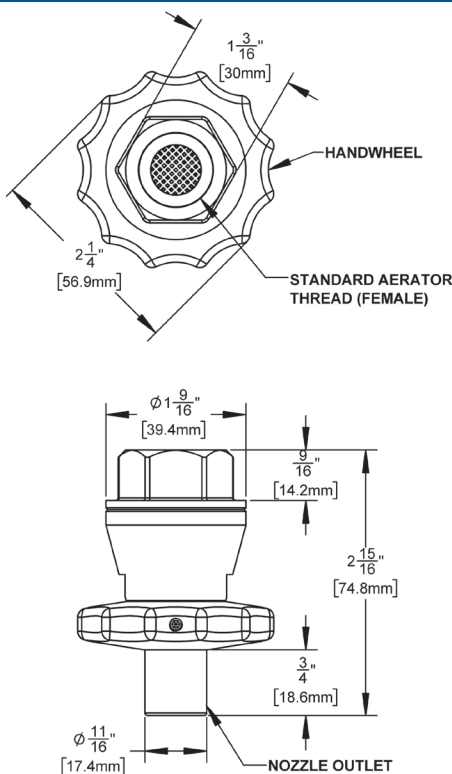

Features and Benefits

- Quarter turn on and off with full flow
- Ergonomically designed handle for easy control
- Ceramic valve for smooth operation
- Can be adapted to most spouts

KPV-X002

KL72-9018-SV1

KL54-8118-SV1

KL76-9016-SV4

KL70-9018-SV1

Model No.	Description
KPV-X002	Pot and Kettle Filler Shut Off Valve
KL72-9018-SV1	Wall Mount Wok Spout Base with 18" Double Jointed Swivel Spout and Shut Off Valve
KL76-9016-SV4	Single Wall Mount Wok Range Faucet with 16" Swivel Spout and Shut Off Valve
KL70-9018-SV1	Single Wall Mount Wok Faucet with 18" Double Jointed Swivel Spout and Shut Off Valve
KL54-8118-SV1	8" Wall Mount Wok Faucet with 18" Double Jointed Swivel Spout and Shut Off Valve