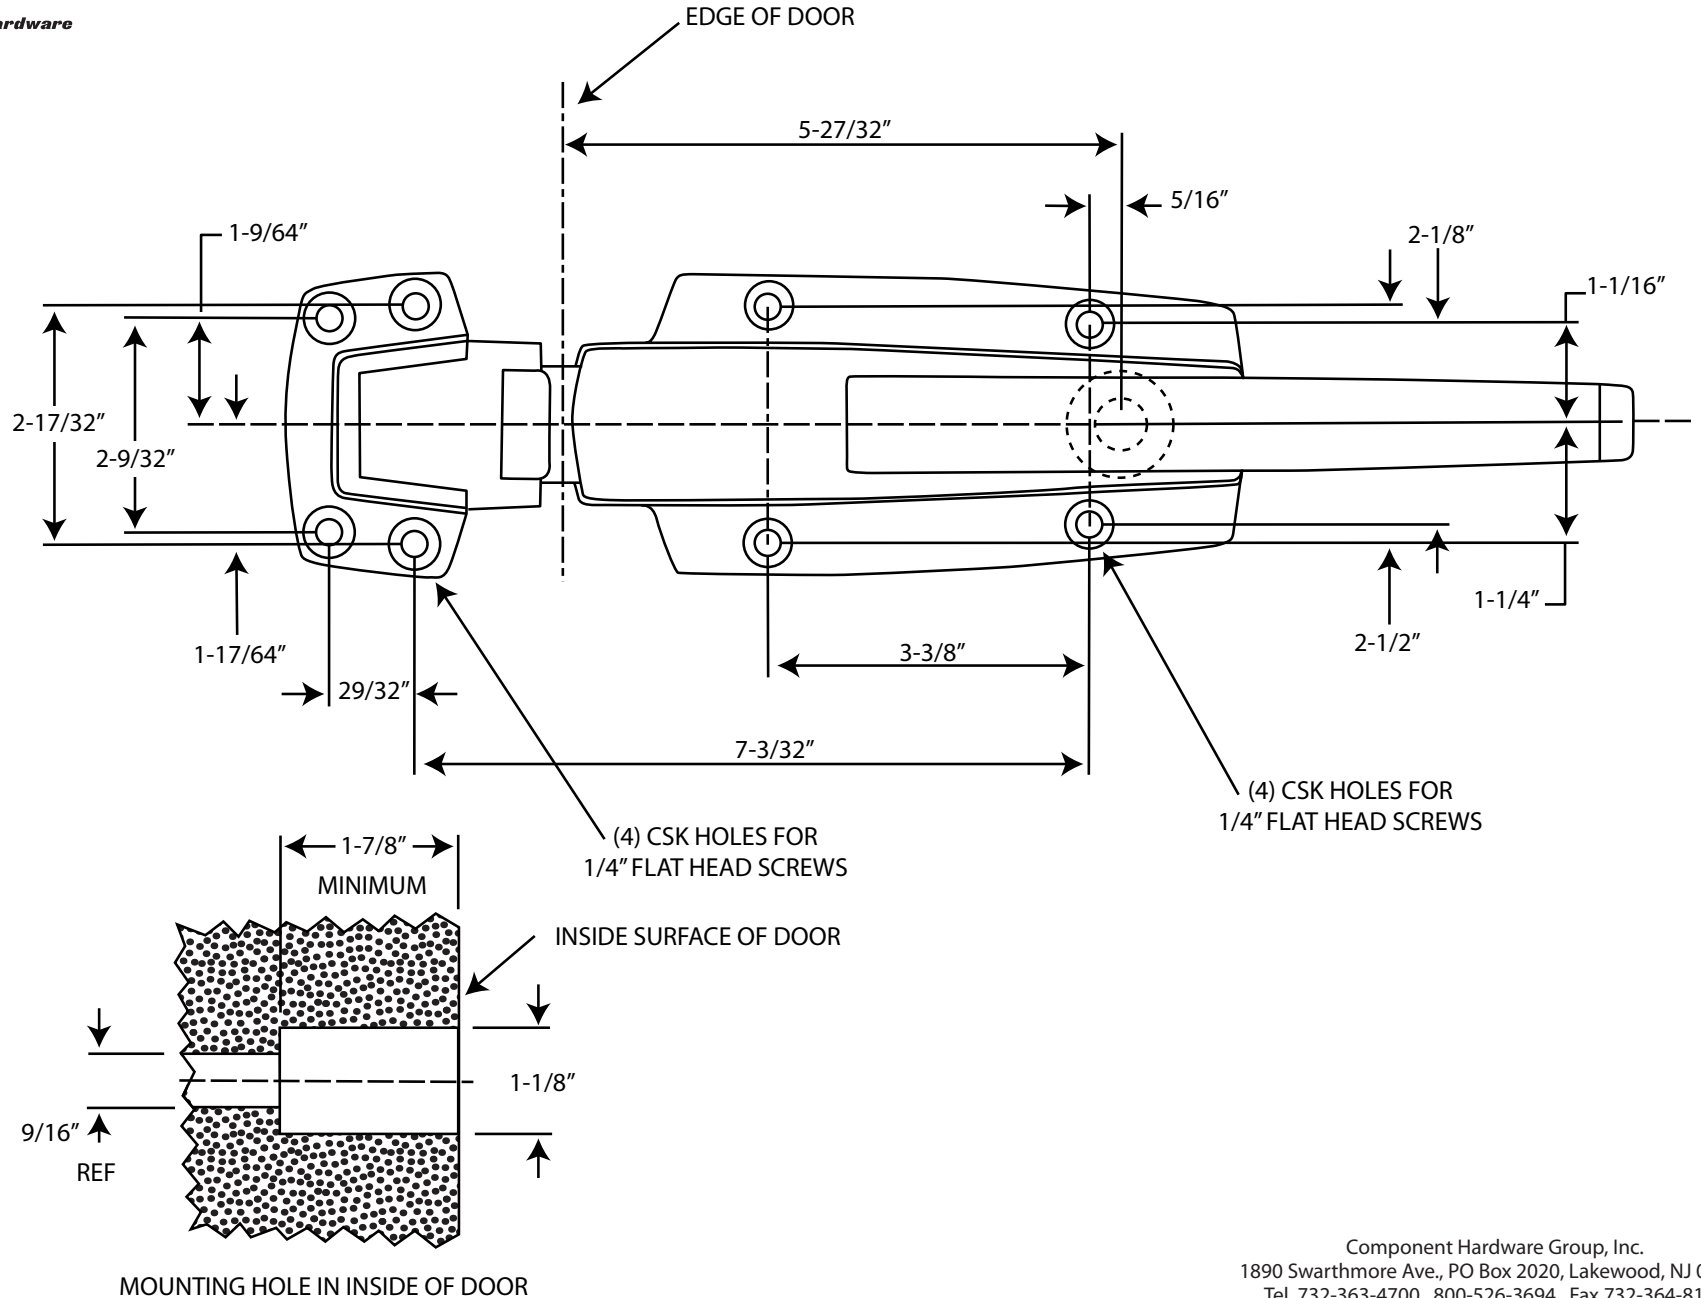

Refrigeration Hardware

MOUNTING DIMENSIONS FOR W38/W99 DOOR LATCH

W38/W99 TEMPLATE