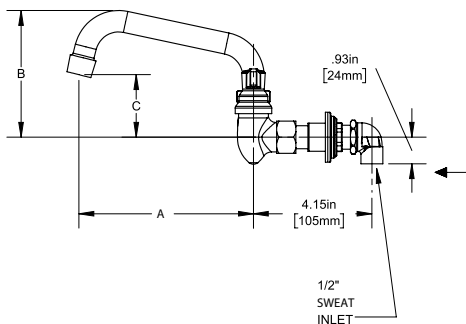

TOP-LINE PART NO. _____

**TOP-LINE® Low Lead 8" OC Wall Mount
 Faucet with Tubular Swing Spout and
 Quarter Turn Ceramic Valves**

TLL13-81xx-SE1MKZ Series

- TLL13-8106-SE1MK 6" spout
- TLL13-8108-SE1MK 8" spout
- TLL13-8110-SE1MK 10" spout
- TLL13-8112-SE1MK 12" spout
- TLL13-8114-SE1MK 14" spout
- TLL13-8116-SE1MK 16" spout

Dimensions shown in inches (mm) are for reference only and are subject to change.

1-1/8" (29mm) holes for wall are recommended to accommodate 1/2" supply nipples.
 1/2" NPS Male Inlets
 Operating Temperature: 40 - 180°F (5 - 83°C)
 Operating Pressure: 15 - 125psi

Approximate shipping weight - 4 lbs
 Warranty - 1 year

Solid heavy duty low lead cast body is specification and commercial quality.

Commercial Quality Features

- Quarter turn ceramic valves
- Built-in check valve to prevent cross-flow and back-flow
- Stainless steel tubular swing spout
- ADA-compliant lever handles
- Leak proof double O-ring spout design
- Gaskets and seals rated to 180°F

MODEL NO.	A	B	C
TLL13-8106-SE1MKZ	6.11" (155mm)	4.44" (113mm)	2.19" (56MM)
TLL13-8108-SE1MKZ	8.11" (206mm)	4.86" (123mm)	2.61" (66mm)
TLL13-8110-SE1MKZ	10.11" (257mm)	5.29" (134mm)	3.04" (77mm)
TLL13-8112-SE1MKZ	12.11" (308mm)	5.71" (145mm)	3.46" (88mm)
TLL13-8114-SE1MKZ	14.11" (358mm)	6.14" (156mm)	3.89" (99mm)
TLL13-8116-SE1MKZ	16.11" (409mm)	6.56" (167mm)	4.31" (109mm)