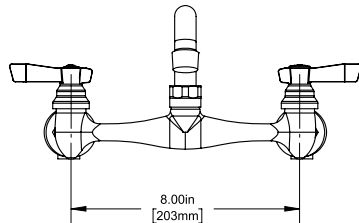

TOP-LINE PART NO. _____

**TOP-LINE® Low Lead 8" OC Wall Mount
 Faucet with Tubular Swing Spout and
 Quarter Turn Ceramic Valves**

TLL13-81xx-SE1MKZ Series

- TLL13-8106-SE1MK 6" spout
- TLL13-8108-SE1MK 8" spout
- TLL13-8110-SE1MK 10" spout
- TLL13-8112-SE1MK 12" spout
- TLL13-8114-SE1MK 14" spout
- TLL13-8116-SE1MK 16" spout

Dimensions shown in inches (mm) are for reference only and are subject to change.

1-1/8" (29mm) holes for wall are recommended to accommodate 1/2" supply nipples.
 1/2" NPS Male Inlets
 Operating Temperature: 40 - 180°F (5 - 83°C)
 Operating Pressure: 15 - 125psi

Faucet body to be constructed of polished chrome plated brass. Valves to be quarter turn ceramic type. Handles to be lever style. Spout to be stainless steel tubular swing style with leak proof double O-ring seal design. Aerator to be 2.2gpm @ 60psi standard. Includes KL40-1000 mounting kit.

MODEL NO.	A	B	C
TLL13-8106-SE1MKZ	6.11" (155mm)	4.44" (113mm)	2.19" (56MM)
TLL13-8108-SE1MKZ	8.11" (206mm)	4.86" (123mm)	2.61" (66mm)
TLL13-8110-SE1MKZ	10.11" (257mm)	5.29" (134mm)	3.04" (77mm)
TLL13-8112-SE1MKZ	12.11" (308mm)	5.71" (145mm)	3.46" (88mm)
TLL13-8114-SE1MKZ	14.11" (358mm)	6.14" (156mm)	3.89" (99mm)
TLL13-8116-SE1MKZ	16.11" (409mm)	6.56" (167mm)	4.31" (109mm)